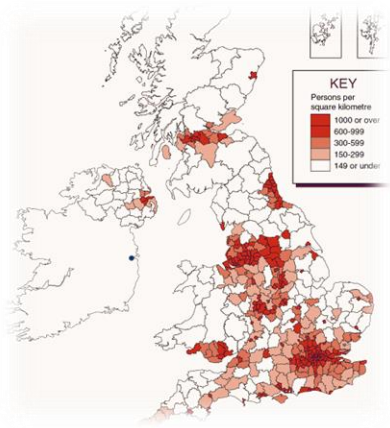

Geography – UK Introduction

What is the UK?

Where do people live in the UK?

Even distribution: When the population is equally spread across the space
Uneven distribution: When the population is unequally spread across the space
Densely populated: lots of people living in one area. Reasons may be for jobs and housing.
Sparsely populated: not a lot of people living in one area. Reasons may be not a lot of opportunities, hard to access.

UK COUNTRIES & CAPITAL CITIES

England - London
 Scotland - Edinburgh
 Wales - Cardiff
 Northern Ireland - Belfast

Human and Physical Features of the UK

CULTURAL DIVERSITY

Immigration has led to a diverse mix of cultures in the UK.
POSITIVES: more food, music and fashion culture in the UK, migrants fill job shortages.
NEGATIVES: can cause social tension, pressure on housing and services.

The UK has a mixture of human and physical features. A physical feature appears naturally whereas human features are man-made.

The UK's National Parks

The Lake District

Country = England
 Region = North-West
 County = Cumbria

The Lake District is a tourism hotspot for the UK. Attracting 18.1 million visitors on average each year.

NATIONAL PARKS are areas of outstanding beauty that are protected by the government. Example: **Lake District**
 Tourists go there to go hiking, sightseeing and taking part in extreme sports.
POSITIVES: tourists spend lots of money in local businesses
NEGATIVES: disrupt the wildlife, damage habitats, cause traffic congestion, footpath erosion.